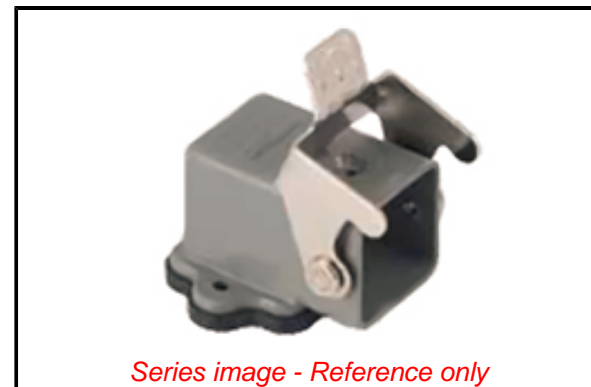

PLEASE CHECK WWW.MOLEX.COM FOR LATEST PART INFORMATION

Part Number: [0936010622](#)
Status: **Active**
Overview: GWconnect® Heavy Duty Connectors (HDC)
Description: GWconnect STD - Standard, Single Lever Bulkhead Mount Housing, Die-cast Aluminum, with 1 Lever, Right Angle, with Gasket, Size 3A «21x21», Grey

Documents:

[RoHS Certificate of Compliance (PDF)](#)

Agency Certification

CSA 256883
UL E249674

General

Product Family Industrial Connectors / Enclosures
Series [93601](#)
Comments IP67 with screw gasket.
Component Size 3A «21x21»
Component Type Single Lever Bulkhead Housing
IP Rating IP66
Overview [GWconnect® Heavy Duty Connectors (HDC)](#)
Product Category Heavy Duty Connectors
Product Name GWconnect®
Standard ANSI/UL 50, ANSI/UL 50 E, CSA C22.2 No.94-1-2, EN 61984
Type STD
UPC 887191838199

Physical

Housing Coating Polyester Powder
Housing Color Grey RAL 7037
Lock to Mating Part Yes
Material - Gasket NBR
Material - Housing Die-cast Aluminum
Material - Lever Zinc Plated Steel
Mounting Style Bulkhead
Net Weight 25.830/g
Number of Levers 1
Packaging Type Bag
Thread Size N/A
Thread Type N/A

Electrical

Voltage - Maximum 230V / 400V

Material Info

Engineering Number 7803.6204.0

Series image - Reference only

EU ELV

Not Reviewed

EU RoHS

Not Reviewed

REACH SVHC

Not Reviewed

Halogen-Free

Status

Not Reviewed

Need more information on product environmental compliance?

Email productcompliance@molex.com
Please visit the [Contact Us](#) section for any non-product compliance questions.

China ROHS	Not Reviewed
ELV	Not Reviewed
RoHS Phthalates	Not Reviewed

Search Parts in this Series

[93601 Series](#)

Use With

Size 3A «21x21» S-A, S-D, and S-Q Inserts