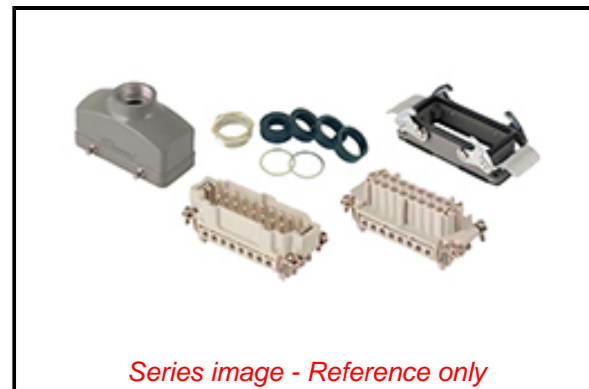

PLEASE CHECK WWW.MOLEX.COM FOR LATEST PART INFORMATION

Part Number: [0936030060](#)

Status: **Active**

Overview: [GWconnect® Heavy Duty Connectors \(HDC\)](#)

Description: GWconnect Connector Kit, 10 Pole, Series S-E Female-Male Inserts, M20 Metal Cable Gland, M20 Die-cast Aluminum Hood-Top Entry, Bulkhead Mount Housing-Vertical, 2 Lever, Size 10B «57x27», Grey

Documents:

[RoHS Certificate of Compliance \(PDF\)](#)

Kit components

Kit Components [93600-0046](#) M20 Gland, [93601-1746](#) M20 Hood, [93601-0238](#) Male Insert, [93601-0231](#) Female Insert, [93601-1575](#) Vertical Bulkhead Housing

General

Product Family Industrial Connectors / Enclosures
 Series [93603](#)
 Component Size 10B «57X27»
 Component Type Connector Kit - Female + Male
 Insert Series S-E
 Overview [GWconnect® Heavy Duty Connectors \(HDC\)](#)
 Product Category Heavy Duty Connectors
 Product Name GWconnect®
 UPC 887191863450

Physical

Lock to Mating Part Yes
 Mounting Style Bulkhead
 Packaging Type Bag
 Thread Size M20
 Thread Type (M) Metric

Electrical

Current - Maximum per Contact 16.0A
 Voltage - Maximum 500V

Material Info

Engineering Number 7910.7755.5