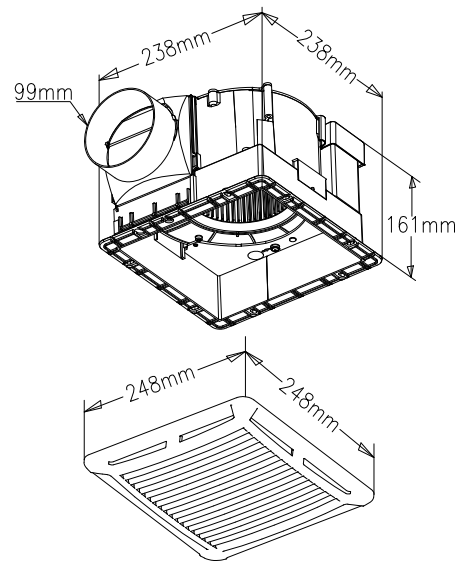

ECO DC Brushless Ventilation Fan

MODEL: BVE120A001

SPECIFICATIONS

| | |
|--------------------------------|-----------------------|
| Duct diameter | 99mm(4") |
| Power Rating (V/Hz) | 100V-240VAC/50Hz-60Hz |
| Ceiling mounting Dimension(mm) | 210 x210x165 |
| Power Consumption (Watts) | 4.5 |
| Air Flow (m ³ /h) | 120 |
| Static Pressure(Pa) | 70 |
| Noise dB(A) | 29+5 |
| Weigh (kg) | 1.5 |
| IP Level | IPX2 |

PERFORMACE CURVE

DIMENSIONS (Inches)

SAFETY

| | | | | |
|----------------------|-----------|----------|---------------|---------------|
| DRAWN | CHECKED | APPROVED | SPEC.NO | B04000010G-00 |
| Alice-Chang 06/01 | Chin-jung | Vodaklee | ISSUE DATE | 06.26.2015 |
| | | | EDITION | 4 |
| | | | REVISION DATE | 06.01.2018 |
| | | | E.SPEC | E81300503 |