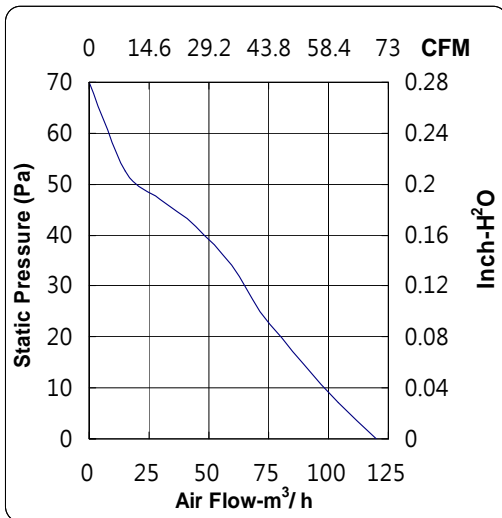

ECO DC Brushless Ventilation Fan

MODEL: BVE120A001

SPECIFICATIONS

| | |
|--------------------------------|-----------------------|
| Duct diameter | 99mm(4") |
| Power Rating (V/Hz) | 100V-240VAC/50Hz-60Hz |
| Ceiling mounting Dimension(mm) | 210 x210x165 |
| Power Consumption (Watts) | 4.5 |
| Air Flow (m ³ /h) | 120 |
| Static Pressure(Pa) | 70 |
| Noise dB(A) | 29+5 |
| Weigh (kg) | 1.5 |
| IP Level | IPX2 |

PERFORMACE CURVE

DIMENSIONS (Inches)

SAFETY

| | | | | |
|----------------------|-----------|----------|---------------|---------------|
| DRAWN | CHECKED | APPROVED | SPEC.NO | B04000010G-00 |
| Alice-Chang 06/01 | Chin-jung | Vodaklee | ISSUE DATE | 06.26.2015 |
| | | | EDITION | 4 |
| | | | REVISION DATE | 06.01.2018 |
| | | | E.SPEC | E81300503 |