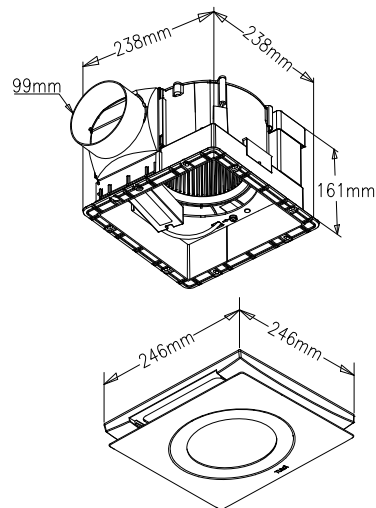

SPECIFICATION SHEET

ECO DC Brushless Ventilation Fan/LED Light

MODEL: BVE120A005W

SPECIFICATIONS

Duct Diameter	99mm(4").
Power Rating (V/Hz)	100V-240VAC/50Hz-60Hz
Ceiling Mounting Dimension(mm)	210 x210x165
Power Consumption (Watts)	17.5 (Fan:4.5W) (LED Input 13W, LED Output:12W)
Air Flow (m <sup>3</sup> / h)	120
Static Pressure (inH <sub>2</sub> O)	0.27 (70Pa)
Noise dB(A)	29+5
Weigh (kg)	2.0
IP Level	IPX2
LED Light	White 6000K, 850lm

PERFORMACE CURVE

DIMENSIONS

SAFETY

DRAWN	CHECKED	APPROVED	SPEC.NO	B04000030G-00
Alice-Chang 01/03	Cindy	Vodaklee	ISSUE DATE	2016.05.03
			EDITION	3
			REVISION DATE	2018.01.03
			E.SPEC	E81600119