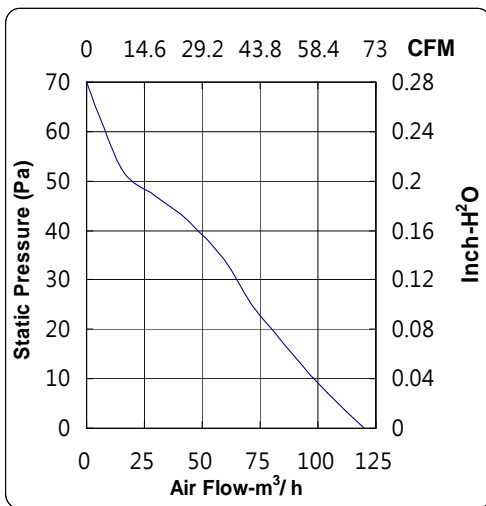

SPECIFICATION SHEET

ECO DC Brushless Ventilation Fan/LED Light

MODEL: BVE120A005W

SPECIFICATIONS

Duct Diameter	99mm(4").
Power Rating (V/Hz)	100V-240VAC/50Hz-60Hz
Ceiling Mounting Dimension(mm)	210 x210x165
Power Consumption (Watts)	17.5 (Fan:4.5W) (LED Input 13W, LED Output:12W)
Air Flow (m <sup>3</sup> / h)	120
Static Pressure (inH <sub>2</sub> O)	0.27 (70Pa)
Noise dB(A)	29+5
Weigh (kg)	2.0
IP Level	IPX2
LED Light	White 6000K, 850lm

PERFORMACE CURVE

DIMENSIONS

SAFETY

DRAWN	CHECKED	APPROVED	SPEC.NO	B04000030G-00
Alice-Chang 01/03	Cindy	Vodaklee	ISSUE DATE	2016.05.03
			EDITION	3
			REVISION DATE	2018.01.03
			E.SPEC	E81600119