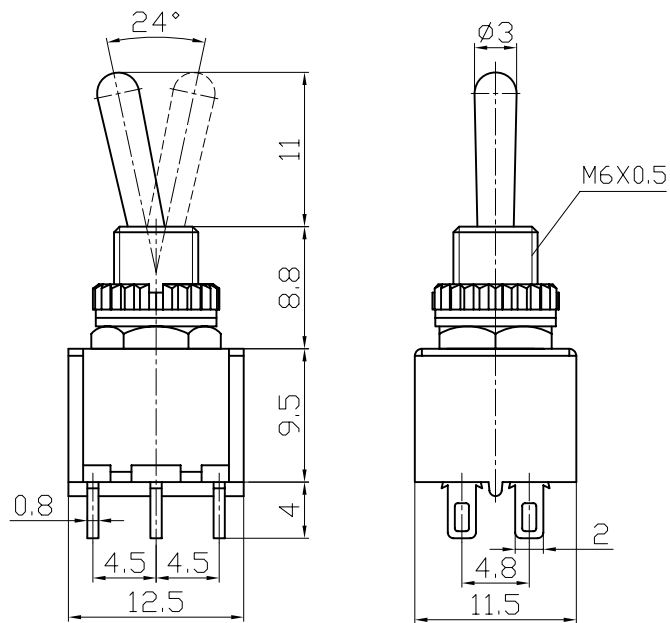

## (Specification)

1. (Rating):6A 125V AC; 3A 250V AC
2. (Contact R):20mΩ max
3. (Insulation R):500V DC 1000MΩ min
4. (Dielectric Strength):1 Minute 1500V AC
5. (Operating Temperature):-25°C~+85°C
6. (Electrical Life):10, 000 Cycles

## (Outline Drawing)