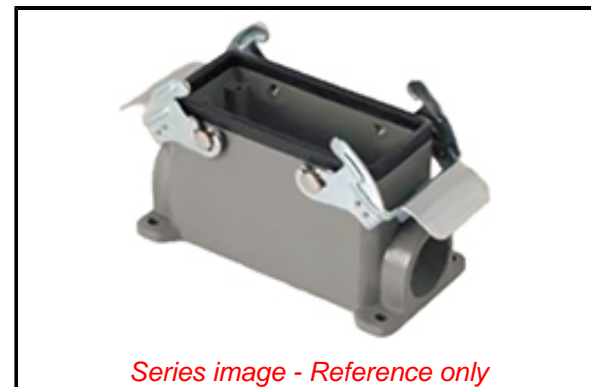

PLEASE CHECK WWW.MOLEX.COM FOR LATEST PART INFORMATION

Part Number: [0936012544](#)
Status: **Active**
Overview: GWconnect Heavy Duty Connectors (HDC)
Description: GWconnect STD - Standard, Double Lever Surface Mount Housing, Die-cast Aluminum, with 2 Levers, with Gasket, Size 16B «77x27», Pg21x2 Thread, Grey

Documents:

[Drawing (PDF)](#) [RoHS Certificate of Compliance (PDF)](#)

Agency Certification

CSA 256883
UL E249674

General

Product Family Industrial Connectors / Enclosures
Series [93601](#)
Component Size 16B «77X27»
Component Type Double Lever SMT Housing
IP Rating IP66
Overview [GWconnect Heavy Duty Connectors (HDC)](#)
Product Category Heavy Duty Connectors
Product Name GWconnect
Standard ANSI/UL 50, ANSI/UL 50 E, CSA C22.2 No.94-1-2, EN 61984
Taxonomy Heavy-Duty Connectors
Type STD
UPC 887191828602

Physical

Housing Coating Polyester Powder
Housing Color Grey RAL 7037
Lock to Mating Part Yes
Material - Gasket NBR
Material - Housing Die-cast Aluminum
Material - Lever Galvanized Steel
Mounting Style Surface Mount
Net Weight 304.800/g
Number of Levers 2
Packaging Type Bag
Thread Size Pg21x2
Thread Type (Pg)

Electrical

Voltage - Maximum 500V

Material Info

Engineering Number 7816.6325.0

Reference - Drawing Numbers

Sales Drawing 936012561-000

Series image - Reference only

EU ELV

Not Relevant

EU RoHS

Compliant

REACH SVHC

Not Contained Per -
D(2022)4187-DC (10
June 2022)

Halogen-Free

Status

Low-Halogen

For more information, please visit [Contact US](#)

China ROHS

ELV

RoHS Phthalates

ZZCERT_CE -

Declaration of

Conformity

China RoHS

Green Image

Not Relevant

Not Contained

CER_4000400719_00_000.pdf

Search Parts in this Series

[93601](#) Series

Use With

Size 16B «77x27» S-D, S-DD, S-E, S-EE, S-EP, S-ES, S-HSB, S-ESHV, S-K, S-M, and S-EHV Inserts