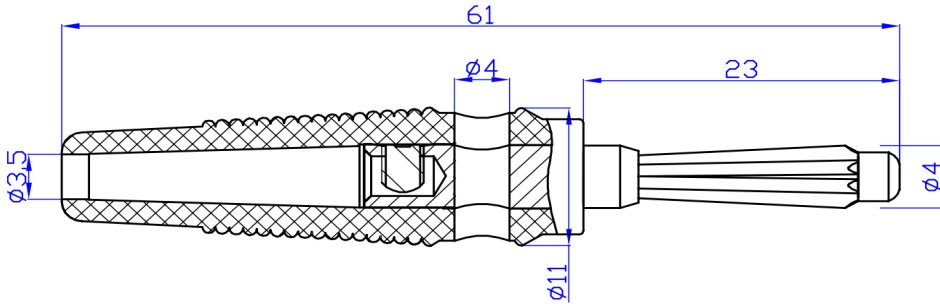

产品规格书 (Product Specification)

产品名称(Name): 香蕉插

产品型号(Model): J.10020

基本参数(Principal Technical Data):

JZDZ

典型特性(Typical Characteristic):

主体材质 Body material	Feb-59	绝缘体材质 Insulation material	PVC
接触电阻 Contact resistance	≤ 0.02	额定电压/电流 Rated voltage/current	30Vac-60Vdc/Max. 32A