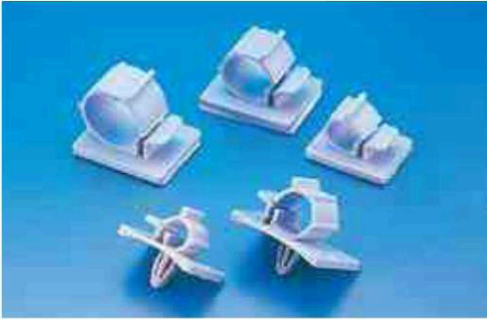

UNIT : mm

Item No.		ØA	B	C	Packing
Adhesive	Push				
TS-0607	PTS-0607	6~7	20	25	100pcs
TS-0708	PTS-0708	7~8	20	25	
TS-0910	PTS-0910	9~10	24.5	30	
TS-1214	PTS-1214	12~14	24.5	30	
TS-1618	PTS-1618	16~18	24.5	30	

- Material: UL approved Nylon 66, 94V-2
- Color : Grey, available in natural or other colors.
- Two stage lock design to accommodate different cable size in one clamp.
- Same clamp available in both "STICKY" and "PUSH MOUNT" design.

TS-TYPE (ADHESIVE)

PTS-TYPE (CHASSIS HOLE
Ø4.8 PVSH)