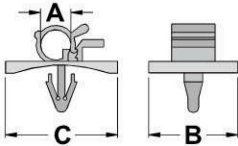

PTS-TYPE (CHASSIS HOLE
Ø4.8 PVSH)