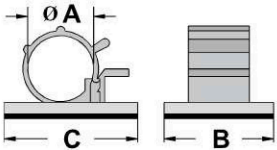

UNIT : mm

Item No.		ØA	B	C	Packing
Adhesive	Push				
TS-0607	PTS-0607	6~7	20	25	100pcs
TS-0708	PTS-0708	7~8	20	25	
TS-0910	PTS-0910	9~10	24.5	30	
TS-1214	PTS-1214	12~14	24.5	30	
TS-1618	PTS-1618	16~18	24.5	30	

- Material: UL approved Nylon 66, 94V-2
- Color : Grey, available in natural or other colors.
- Two stage lock design to accommodate different cable size in one clamp.
- Same clamp available in both "STICKY" and "PUSH MOUNT" design.