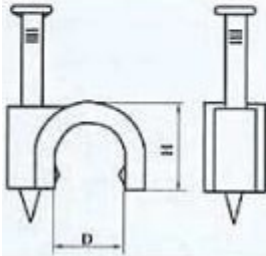

CIRCLE NAIL CLIPS

Material: PE or PP, Steel nail.

Usage: Put the cable in the clip and hammer the nail into the wall to secure cable.

Application: Securing of cables for general indoor wiring.

ITEM NO.	H (mm)	D (mm)	NAIL SIZE (mm)	Std.Pkg.
3.5MM	4.5	3.5	1.7x15	100PCS
4MM	5.3	4.0	1.7x15	
5MM	6.3	5.0	1.7x15	
6MM	7.4	6.0	1.85x16	
7MM	8.4	7.0	1.85x18	
8MM	9.4	8.0	1.95x19	
9MM	10.4	9.0	2.05x22	
10MM	11.4	10.0	2.3x23	
12MM	13.4	12.0	2.3x25	
14MM	16.4	14.0	2.35x28	
16MM	17.7	16.0	2.35x32	
18MM	19.7	18.0	2.6x38	
20MM	22.2	20.0	2.7x40	
22MM	25.0	22.0	2.9x43	
25MM	27.7	25.0	3.2x50	
30MM	33.1	30.0	3.2x53	
32MM	35.6	32.0	3.5x55	
35MM	36.6	35.0	3.5x60	
40MM	45.2	40.0	3.5x65	