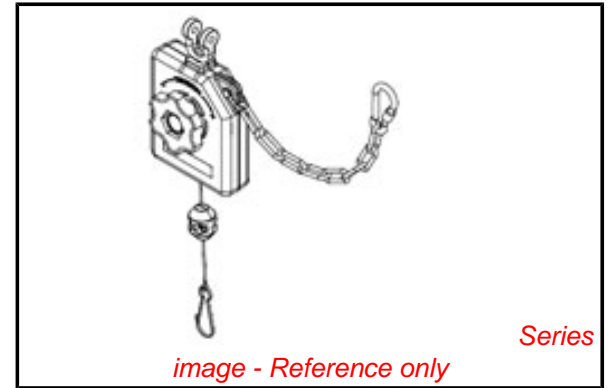

PLEASE CHECK WWW.MOLEX.COM FOR LATEST PART INFORMATION

Part Number: [130173-0036](#)
Status: **Active**
Overview: Aero-Motive® Retractors
Description: Aero-Motive® Light Industrial Duty Retractor with Upper / Lower Bullard Hooks and Upper Shackle Assembly, Weight Range 0.0-0.9kg (0.0-2.0 lb), 1.60m (5.25') Travel

Documents:

[Drawing (PDF)](#) [RoHS Certificate of Compliance (PDF)](#)

General

Product Family	Tool Supports
Series	130173
Cable Length	1.60m (5.24')
Duty	Light
Overview	Aero-Motive® Retractors
Product Name	Aero-Motive®
Type	Retractors
UPC	78678858863
Woodhead	Yes

Physical

Cable Diameter	N/A
Cable Movement	Constant Retraction
Drum Lock	None
Material - Housing	ABS
Mounting Style	Hanging
Net Weight	493.960/g
Packaging Type	Carton
Travel Distance	1.60m (5.25')
Weight Range	0.0-0.9kg (0.0-2.0 lb)
Wire/Cable Type	Nylon Cord

Material Info

Old Part Number	RB2

Reference - Drawing Numbers

Sales Drawing	SD-130173-001

image - Reference only

EU RoHS

RoHS Compliance

Not Required

REACH SVHC

Not Reviewed

Low-Halogen Status

Not Reviewed

China RoHS

Need more information on product environmental compliance?

Email productcompliance@molex.com
For a multiple part number RoHS Certificate of Compliance, [click here](#)

Please visit the [Contact Us](#) section for any non-product compliance questions.

Search Parts in this Series

[130173Series](#)